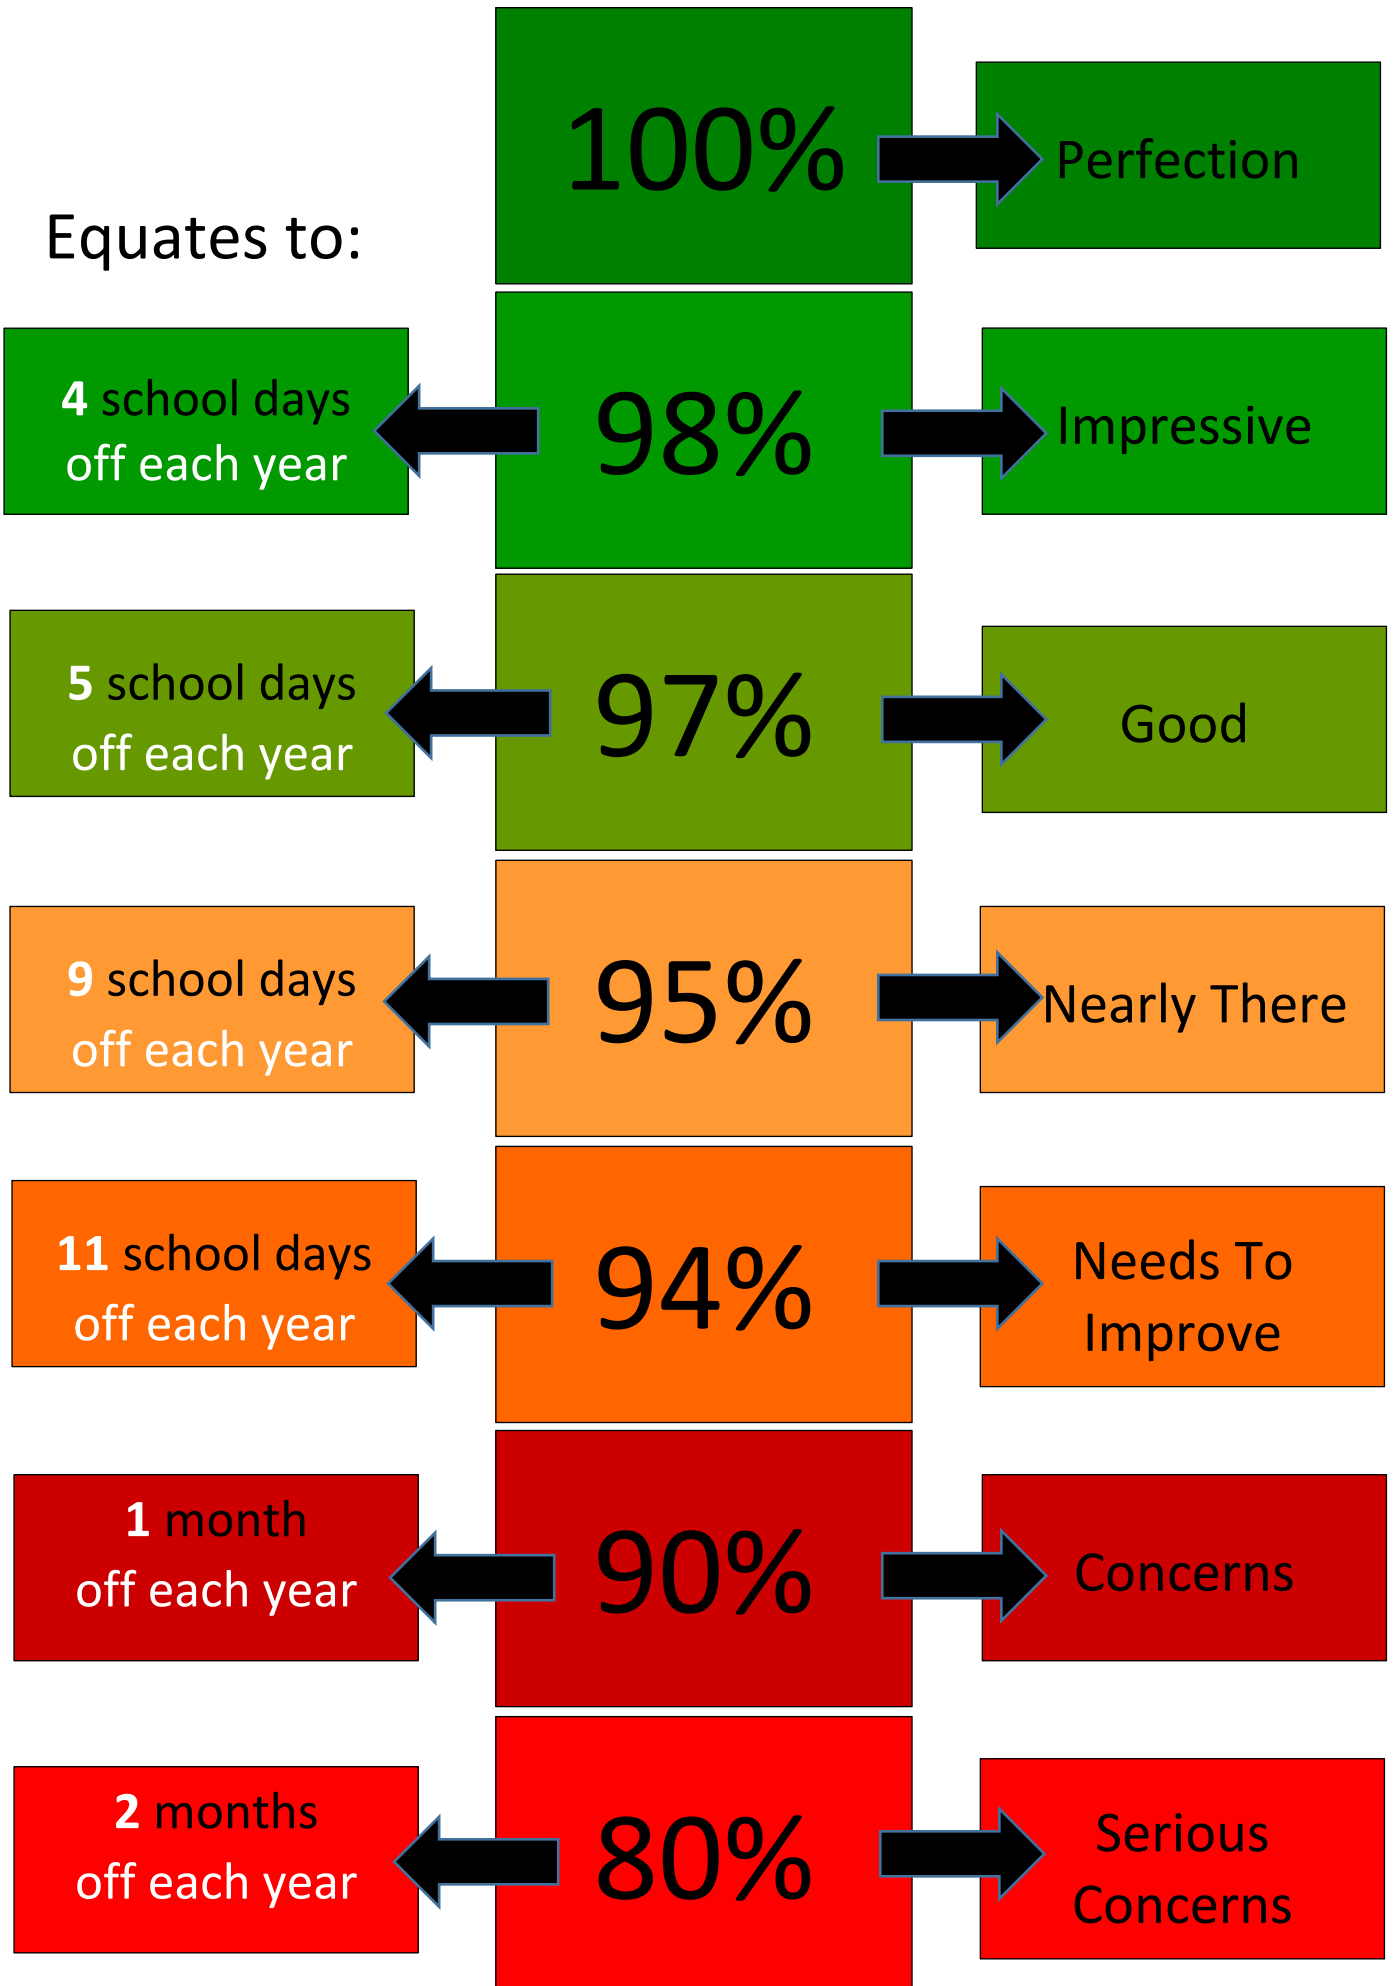

# Attendance Matters

Equates to:

100%

Perfection

4 school days  
off each year

98%

Impressive

5 school days  
off each year

97%

Good

9 school days  
off each year

95%

Nearly There

11 school days  
off each year

94%

Needs To  
Improve

1 month  
off each year

90%

Concerns

2 months  
off each year

80%

Serious  
Concerns